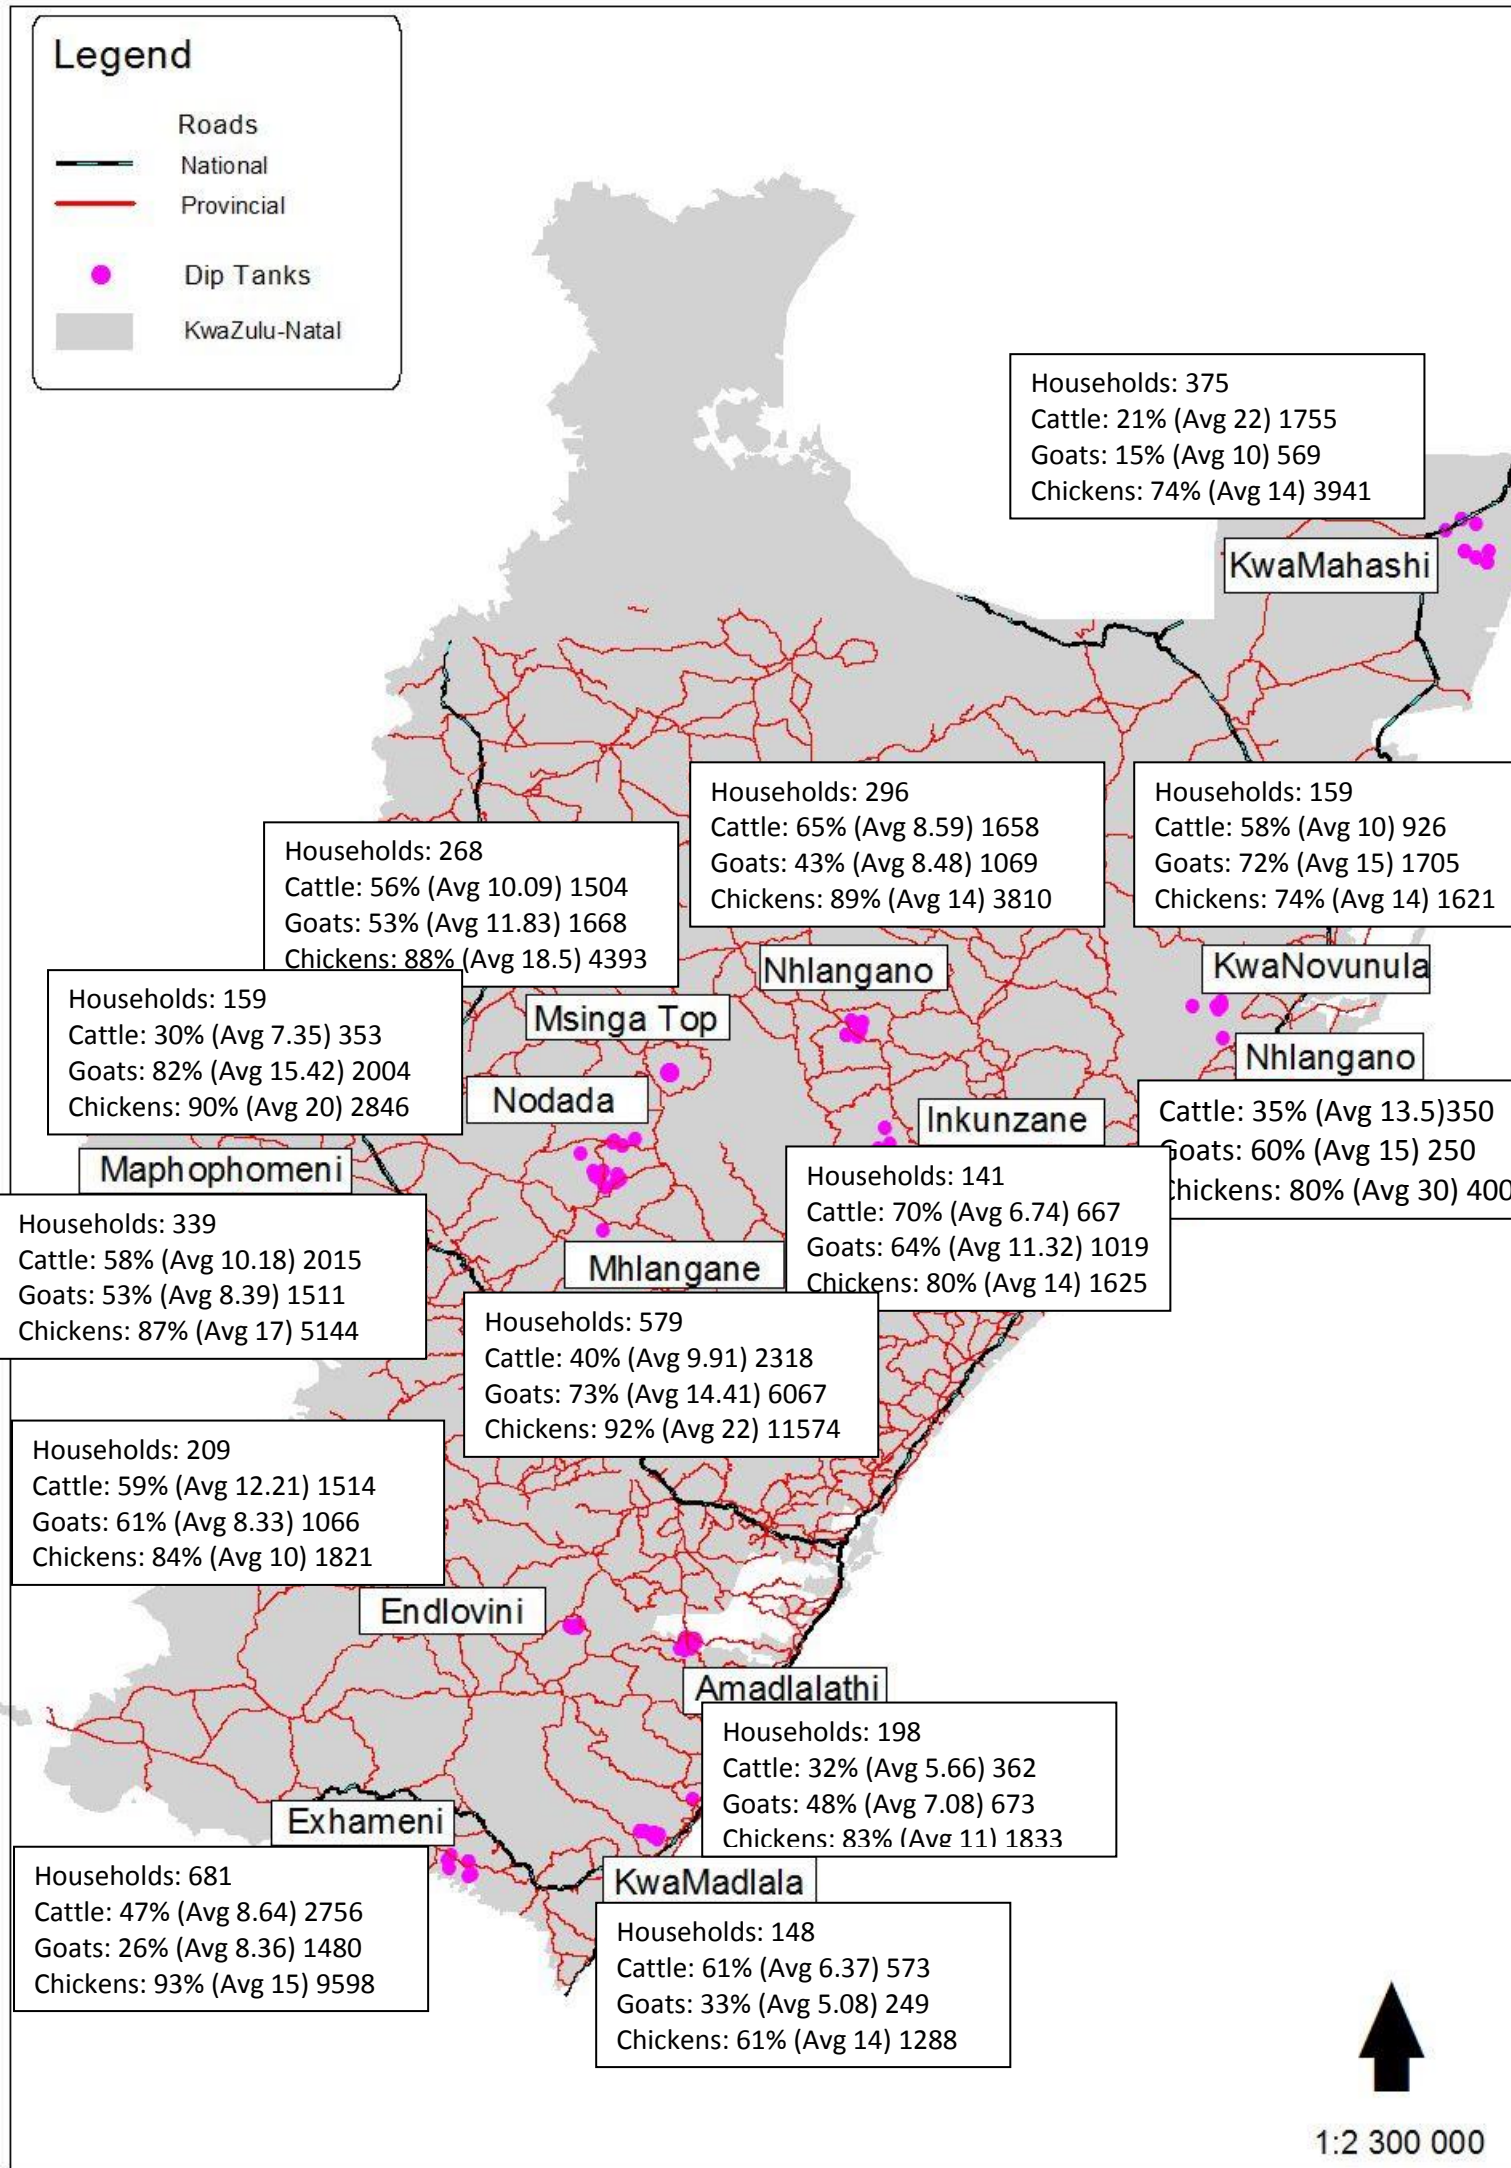

# Legend

-  Roads
-  National
-  Provincial
-  Dip Tanks
-  KwaZulu-Natal

1:2 300 000